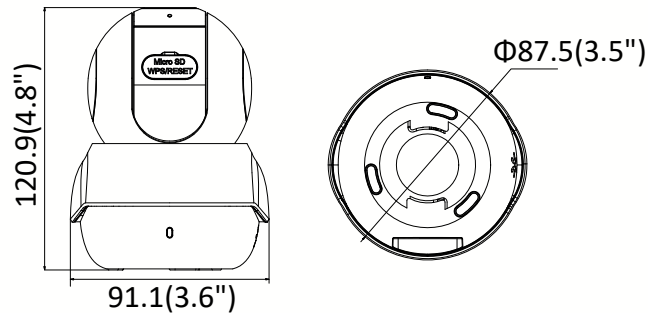

Audio Interface	1 built-in microphone, 1 built-in speaker
Reset	Yes
Wi-Fi	
Wireless Standards	IEEE802.11b, 802.11g, 802.11n
Frequency Range	2.4 GHz - 2.4835 GHz
Channel Bandwidth	20/40MHz Support
Protocols	802.11b: CCK, QPSK, BPSK, 802.11g/n: OFDM
Security	64/128-bit WEP, WPA/WPA2, WPA-PSK/WPA2-PSK, WPS
Transfer Rates	11b: 11Mbps, 11g: 54Mbps, 11n: up to 150Mbps
Wireless Range	50 meters (The performance varies based on actual environment)
General	
Operating Conditions	-10 °C to 40°C (14 °F to 104 °F), Humidity 95% or less (non-condensing)
Power Supply	DC 5V ± 10 %, micro USB interface
Current	Max. 1.4A
Power Consumption	Max. 7W
IR Range	Up to 5 meters
Material	Plastic
Dimensions	Φ 87.5 × 120.9 mm (Φ 3.5" × 4.8")
Weight (include package)	Approx. 510g (1.1 lb)

Ordering Models

HWC-P120-D/W(2.8 mm)

Dimensions